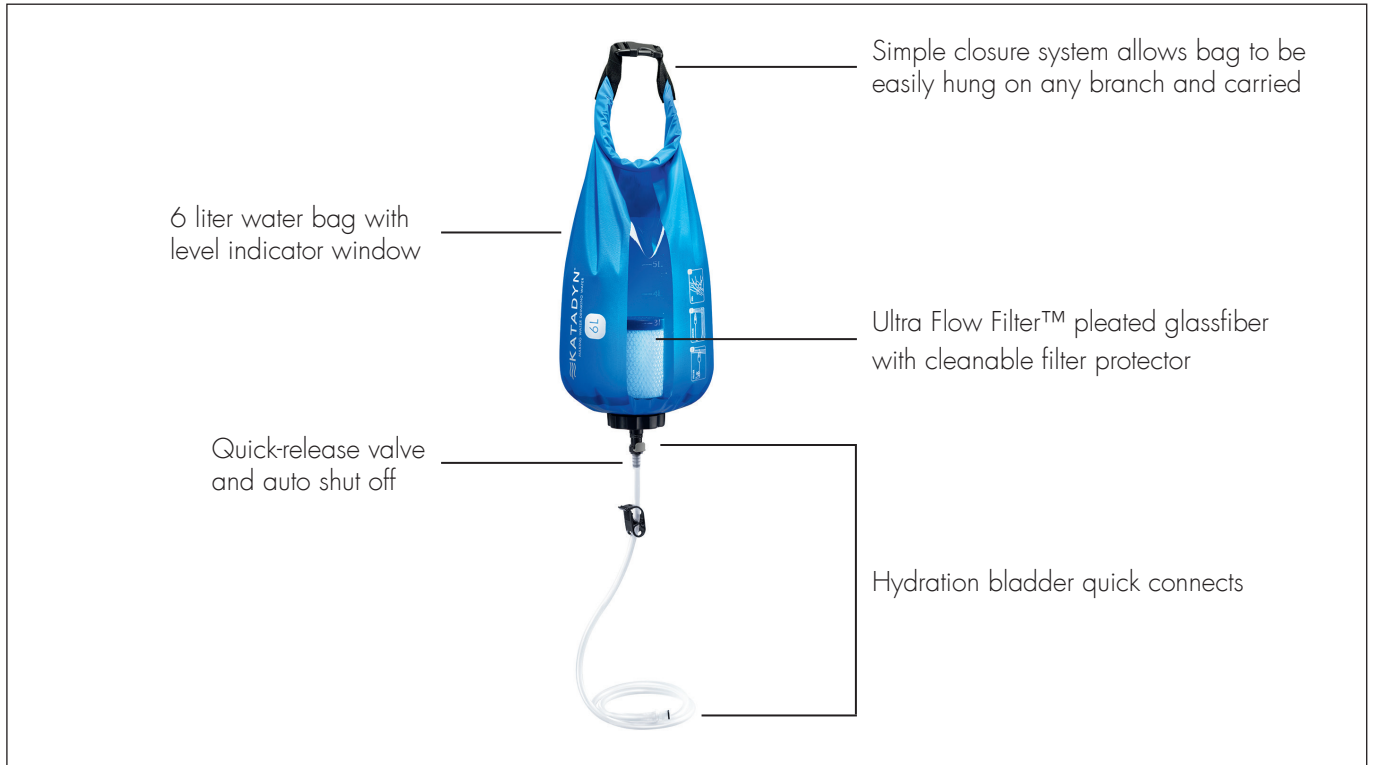

KATADYN GRAVITY CAMP 6L - gravity filter with highest performance

DETAILED VIEW

For details on spare parts, please contact your Katadyn dealer.

GRAVITY FILTRATION

Pumping is not necessary with gravity filtration. This means valuable time is free for other activities such as cooking or setting up tents. The performance of the filter depends on the difference in height between the filter and container. The filtered water is retained in a separate canister, bottle or water bag.

Tip:

The opening of the canister, bottle or bag for the filtered water should be as small as possible to prevent dirt from getting in.

Recommendation:

If the water is not to be used on the same day, use Micropur to preserve the water (preservation for up to six months).

Katadyn reserves the right to modify product characteristics